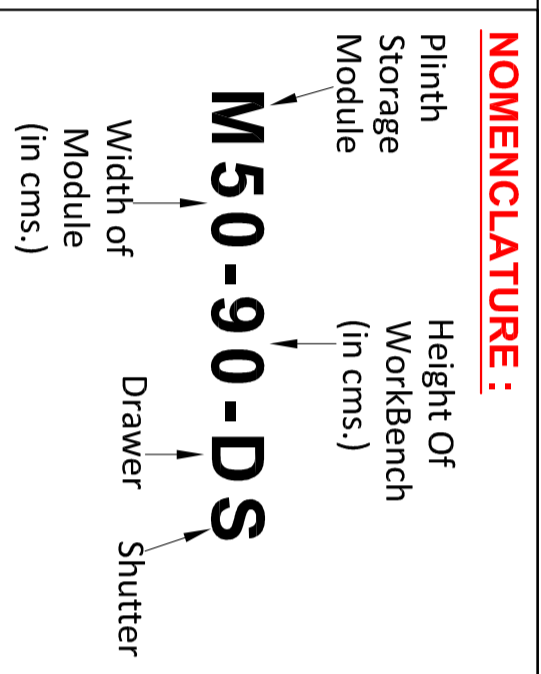

**LEGEND:**

WB	Wall Bench
IB	Island Bench
ES	Electrical Socket
ER	Electrical Raceway
DS	Data Socket
BFH	Bench Type Fume Hood
CSC	Chemical Storage Cabinet
M75-90-S	750mm Module With Two Shutters
M75-90-DS	750mm Module With One Drawers & Two Shutters
M50-90-DS	500mm Module With One Drawers & Two Shutters
LS	Leg Space without footrest
DSDR	Double Sided Double Tier Reagent Rack with Electrical Raceway

**Note :-**

- All Dimensions are in "mm"
- Plinth Mounted System
- Flush Type Handle
- Single piece molded Big PP sink (SIZE: L600mmxW450mmxD315mm)
- Worktop in 18 ±1 mm thick Black Granite Construction
- **Kindly note that all the 3D views shown here are for your reference only.**