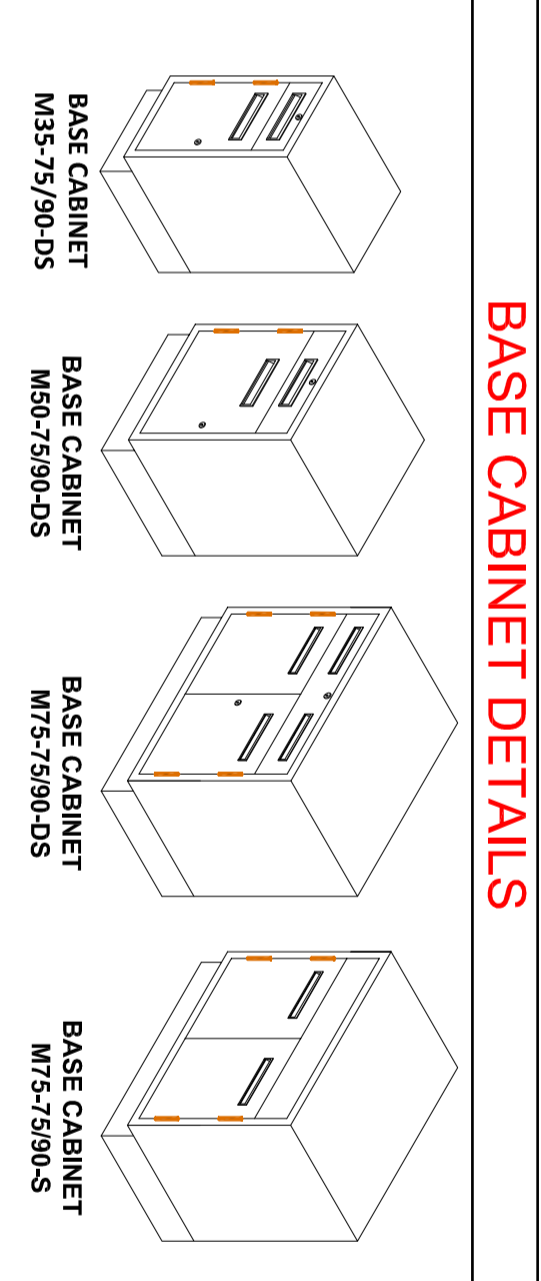

**LEGEND:**

WB	Wall Bench
IB	Island Bench
ES	Electrical Socket
ER	Electrical Raceway
DS	Data Socket
BFH	Bench Type Fume Hood
CSC	Chemical Storage Cabinet
M75-90-S	750mm Module With Two Shutters
M75-90-DS	750mm Module With One Drawers & Two Shutters
M50-90-DS	500mm Module With One Drawers & Two Shutters
LS	Leg Space without footrest
DSDR	Double Sided Double Tier Reagent Rack with Electrical Raceway

**Note :-**

- All Dimensions are in "mm"
- Plinth Mounted System
- Flush Type Handle
- Single piece molded Big PP sink (SIZE: L600mmxW450mmxD315mm)
- Worktop in 18 ±1 mm thick Black Granite Construction
- **Kindly note that all the 3D views shown here are for your reference only.**